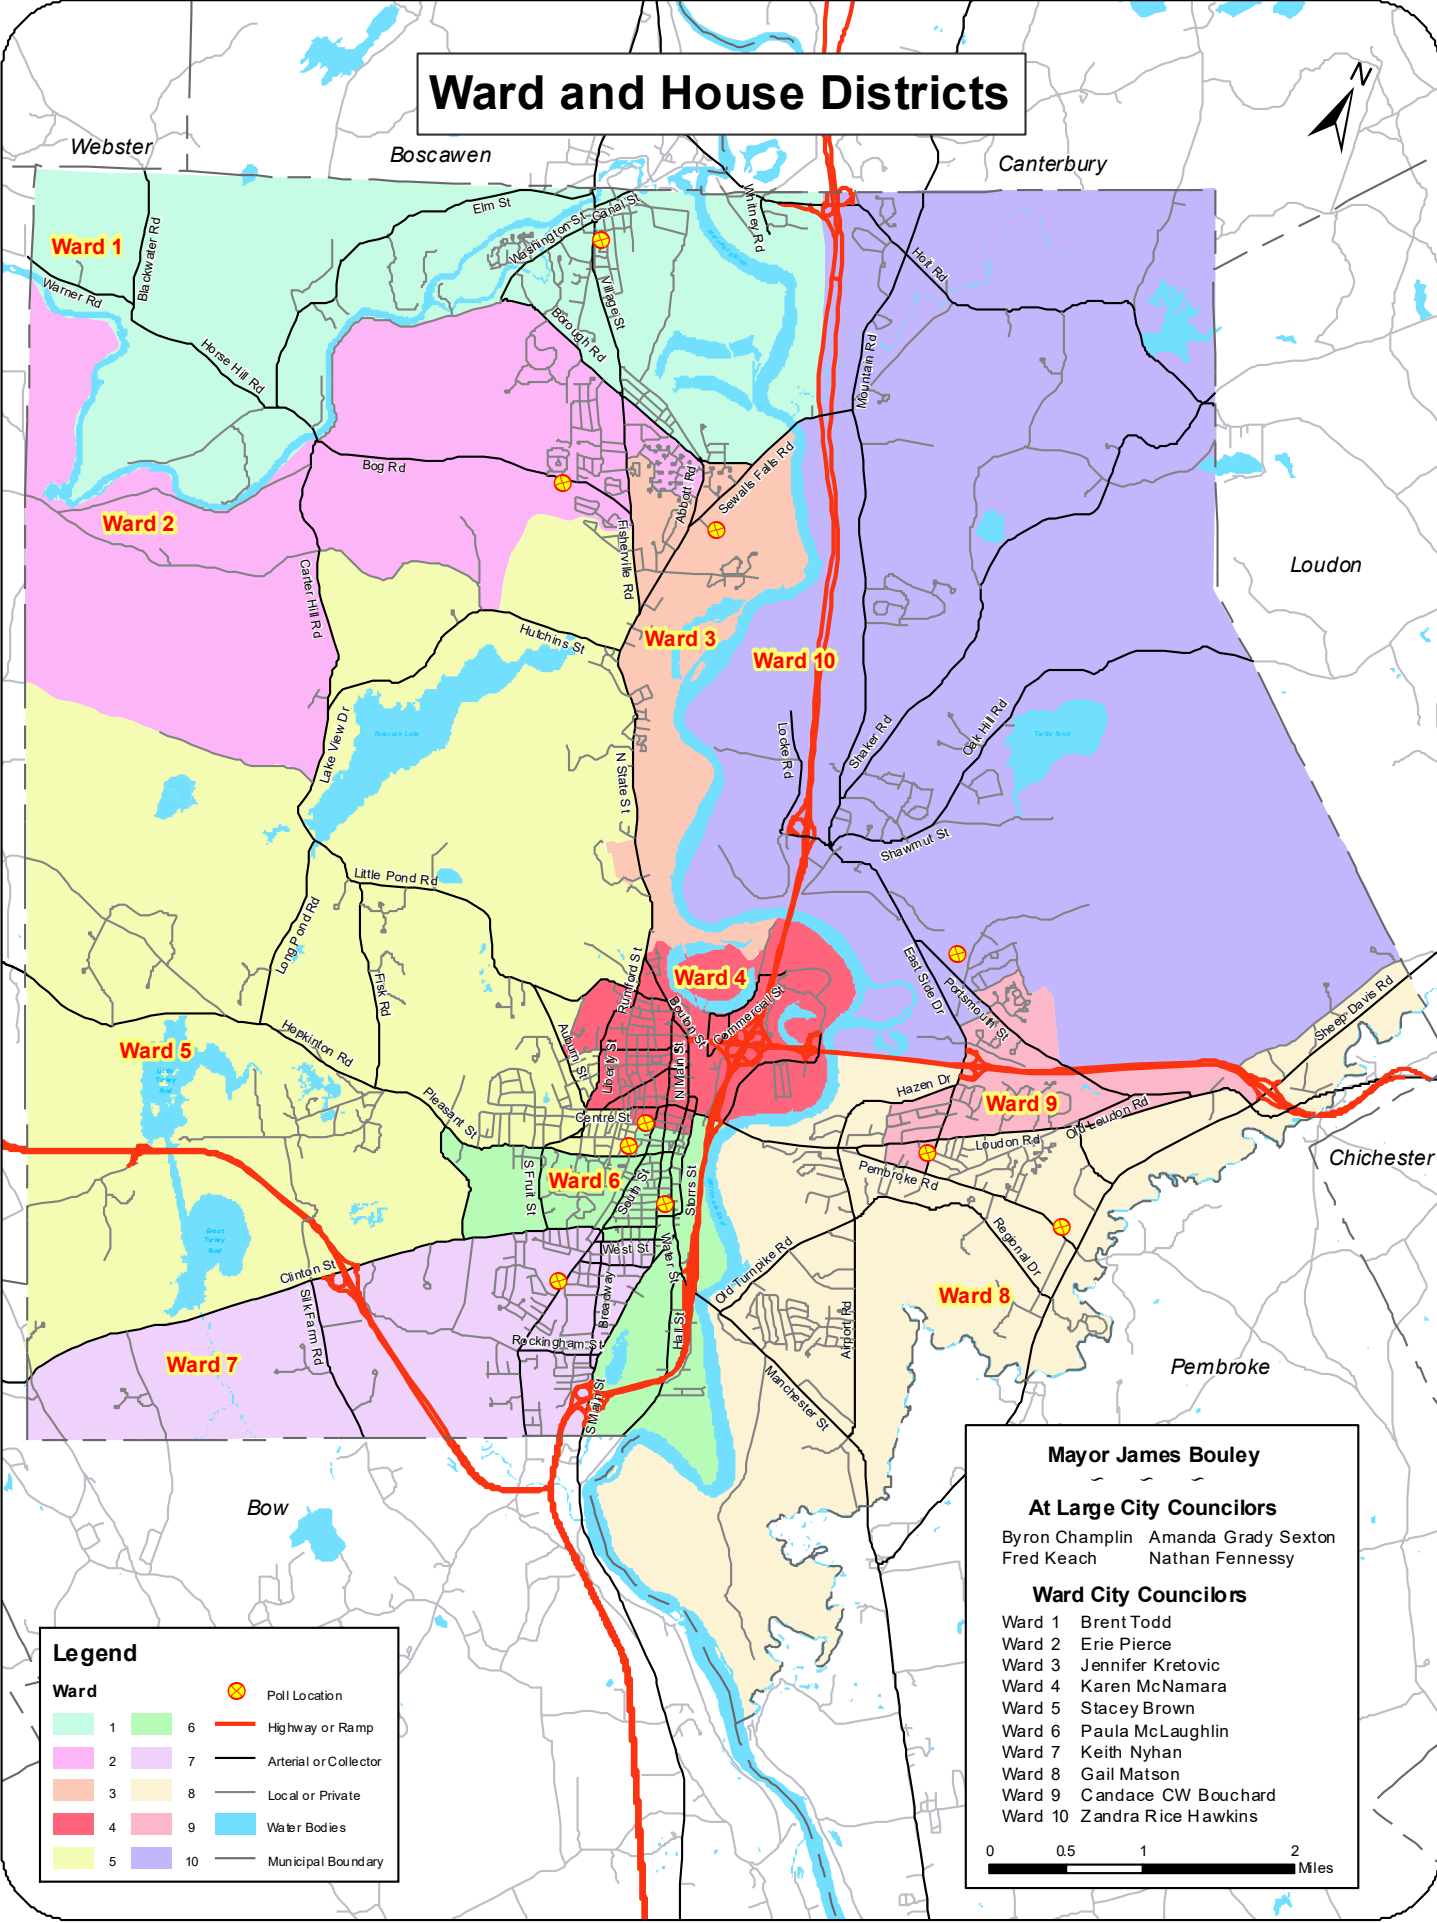

# Ward and House Districts

**Legend**

<b>Ward</b>	1	6	Poll Location
	2	7	Highway or Ramp
	3	8	Arterial or Collector
	4	9	Local or Private
	5	10	Water Bodies
			Municipal Boundary

**Mayor James Bouley**

**At Large City Councilors**

0    0.5    1    2  
 Miles